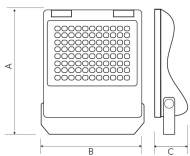

Technical Specification

	50/75/100W	100/150/200W	100/225/300W
A	35mm	447mm	495mm
B	287mm	359mm	419mm
C	65mm	75mm	75mm

Product Code

11485

Reference

Guarantee

7 Years

Country Of Origin

Dimensions

Height (mm)	353
Width (mm)	287
Depth (mm)	65

Packaging Information

Single Carton Height (mm)	37.5
Single Carton Width (mm)	32
Single Carton Depth (mm)	9
Single Carton Weight (KG)	3.2
Individual Volume	0.010799999999999999